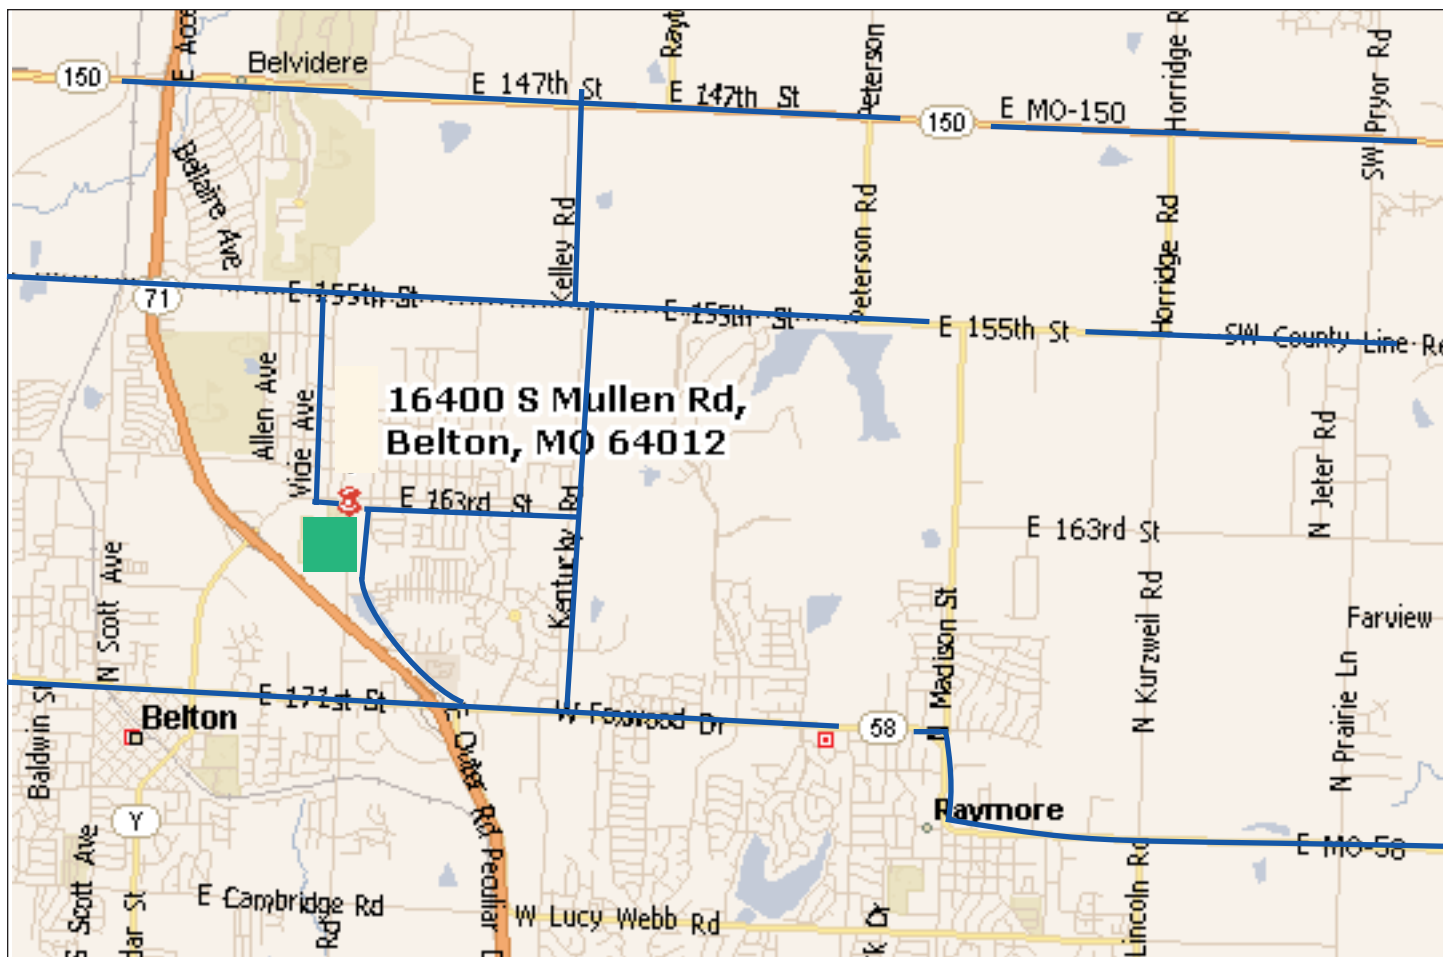

Wallace Park Soccer Fields

DRIVING DIRECTIONS:

These are some recommendations with current road construction projects.

150 Highway to Kelley Road: Turn left on 155th St and take an immediate right onto Kentucky Road. Continue to 163rd St and turn right. Turn left onto Mullen Road and follow the entrance into Wallace Park.

155th St to Vlcie Ave. or Kentucky: Turn on 163rd and continue to Mullen Road. Follow the entrance into Wallace Park.

58 Highway to E Outer Road: Follow to the Wallace Park entrance on your left.

58 Highway to Kentucky: Turn left on 163rd St.. Follow to Mullen Road and turn left. Follow the entrance into Wallace Park.